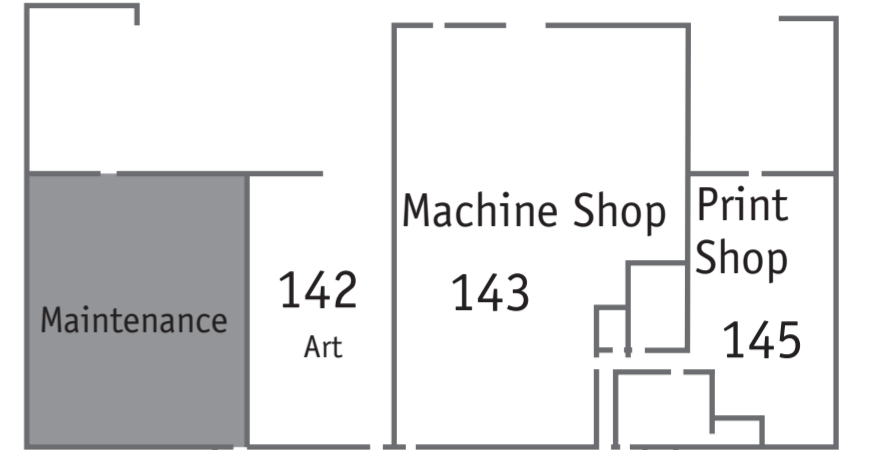

PARKING LOT E

Building 100

Smith Activity Hall
Tornado Shelter

Blackhawk Recreation Center
1st Floor

PARKING LOT A

Hall of Sciences
1st Floor

Health Professions
1st Floor

PARKING LOT F

PARKING LOT B & C

Blackhawk Tower