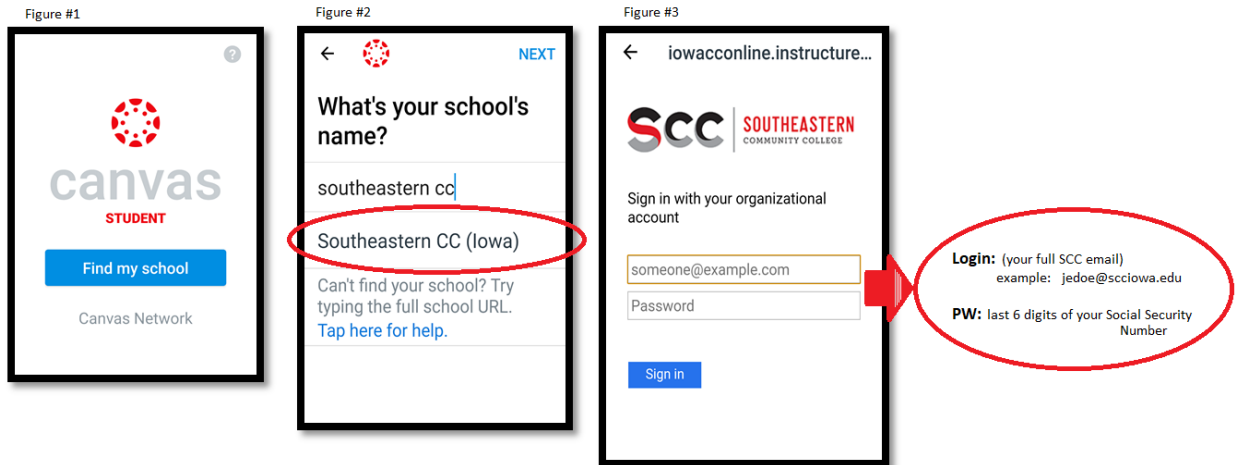

## Canvas Mobile App Instructions – Students

Canvas Student  
Instructure

Students can access the Canvas mobile application by going to their mobile application store and searching for Canvas Student (red icon).

### Steps for Canvas Student Mobile Application

1. Download Canvas Student app
2. Click Find my school (Figure #1)
3. Type in southeastern cc (Figure #2)
4. Select Southeastern CC (Iowa)
5. Type in Students' full SCC email (Figure #3)
6. Type in Students PW (usually last 6 digits of Social Security number)